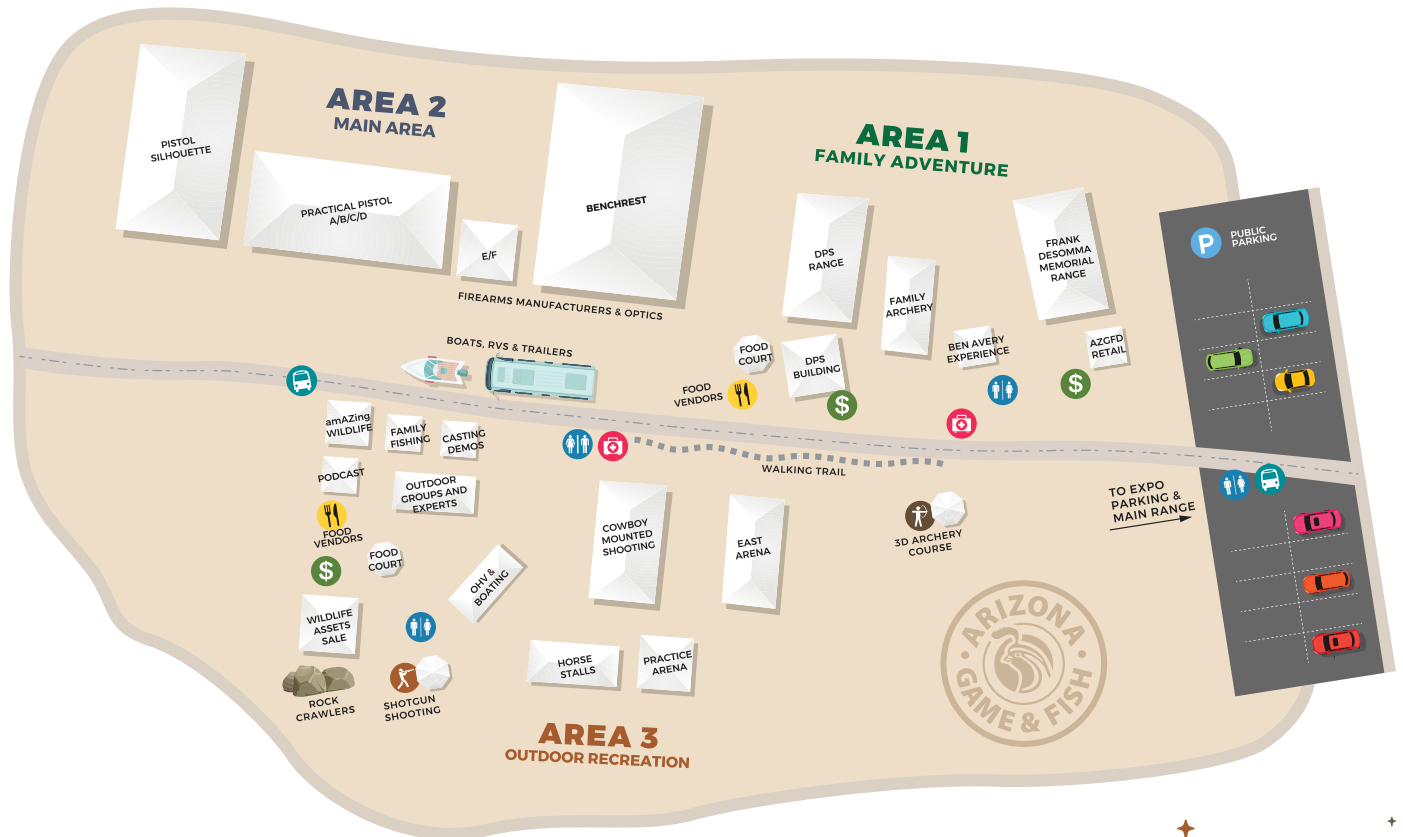

OUTDOOR EXPO MAP

AREA 1 - FAMILY ADVENTURE

- AZGFD Merchandise
- Ben Avery Experience
- Family Archery
- Firearms Manufacturers
- First Aid
- Outdoor Groups and Experts

AREA 2 - MAIN AREA

- Boats, Trailers and RVs
- Firearms Manufacturers
- Food Court
- Optics

AREA 3 - OUTDOOR RECREATION

- Amazing Wildlife
- Casting Demos
- Commercial Vendors
- Cowboy Mounted Shooting
- Family Fishing
- Off-Highway Vehicles and Boating
- Outdoor Groups and Experts
- Shotgun Shooting
- Wild About Arizona Podcast
- Wildlife Assets Sale
- 3D Archery Course

Food vendors, restrooms, first aid stations and ATMs are as indicated on the map.

No food or beverages allowed on shuttles (except bottled water).

RESTROOMS

ATM

FOOD VENDORS

SHUTTLE STOPS

PARKING

FIRST AID STATIONS

THANK YOU

TO OUR SPONSORS:

Kimber

SIGSAUER

PRIZE PACK SPONSORS:

For a limited time only, when you register for the Outdoor Expo, you will be automatically entered to win one of two Prize Packs!

Scan to register now.